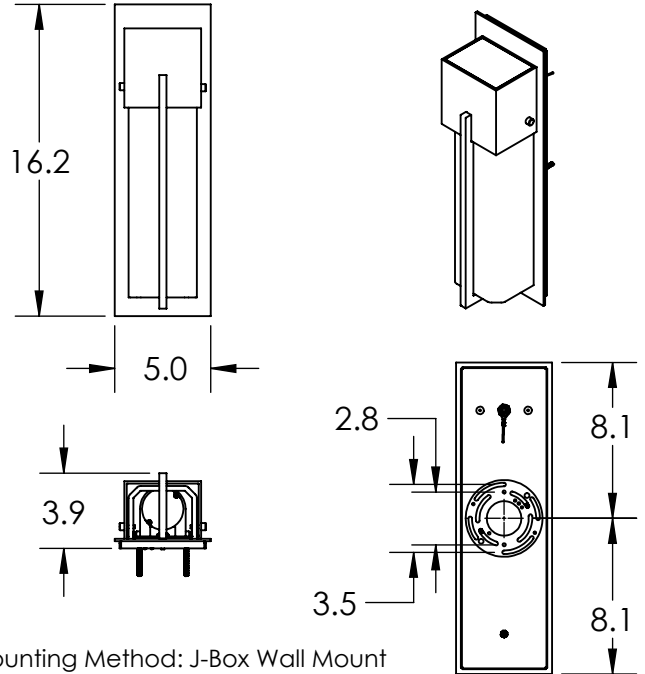

All dimensions are shown in inches unless otherwise stated.

Mounting Method: J-Box Wall Mount

PRODUCT DESCRIPTION

Slim design and a breadth of options make this versatile ADA compliant sconce a go-to solution for most outdoor applications. The Square Cover sconce features a textured kiln-fused glass lens and an optional metalwork accent. AC LED lamping minimizes energy consumption and fixture maintenance.

Construction: Aluminum Body With Formed Glass

Finish Options: **AG** **SB** **TB**

Glass Types: **BG** **FG** **SG**

Suspension Method: Wall Mount

Weight(lbs.): 6

UL Rating: Wet

Top Diffuser: Closed Metal

Bottom Diffuser: Open

CRI: 93+

Power Factor: >0.9

Notes:

GENERAL NOTES:

Visit studio.hammerton.com to read about our Lifetime Limited Warranty.

All Hammerton fixtures are handcrafted by artisans. Subtle imperfections reflect the mark of the artisan and should be expected in any handcrafted product. Dimensions may vary up to 7/8".